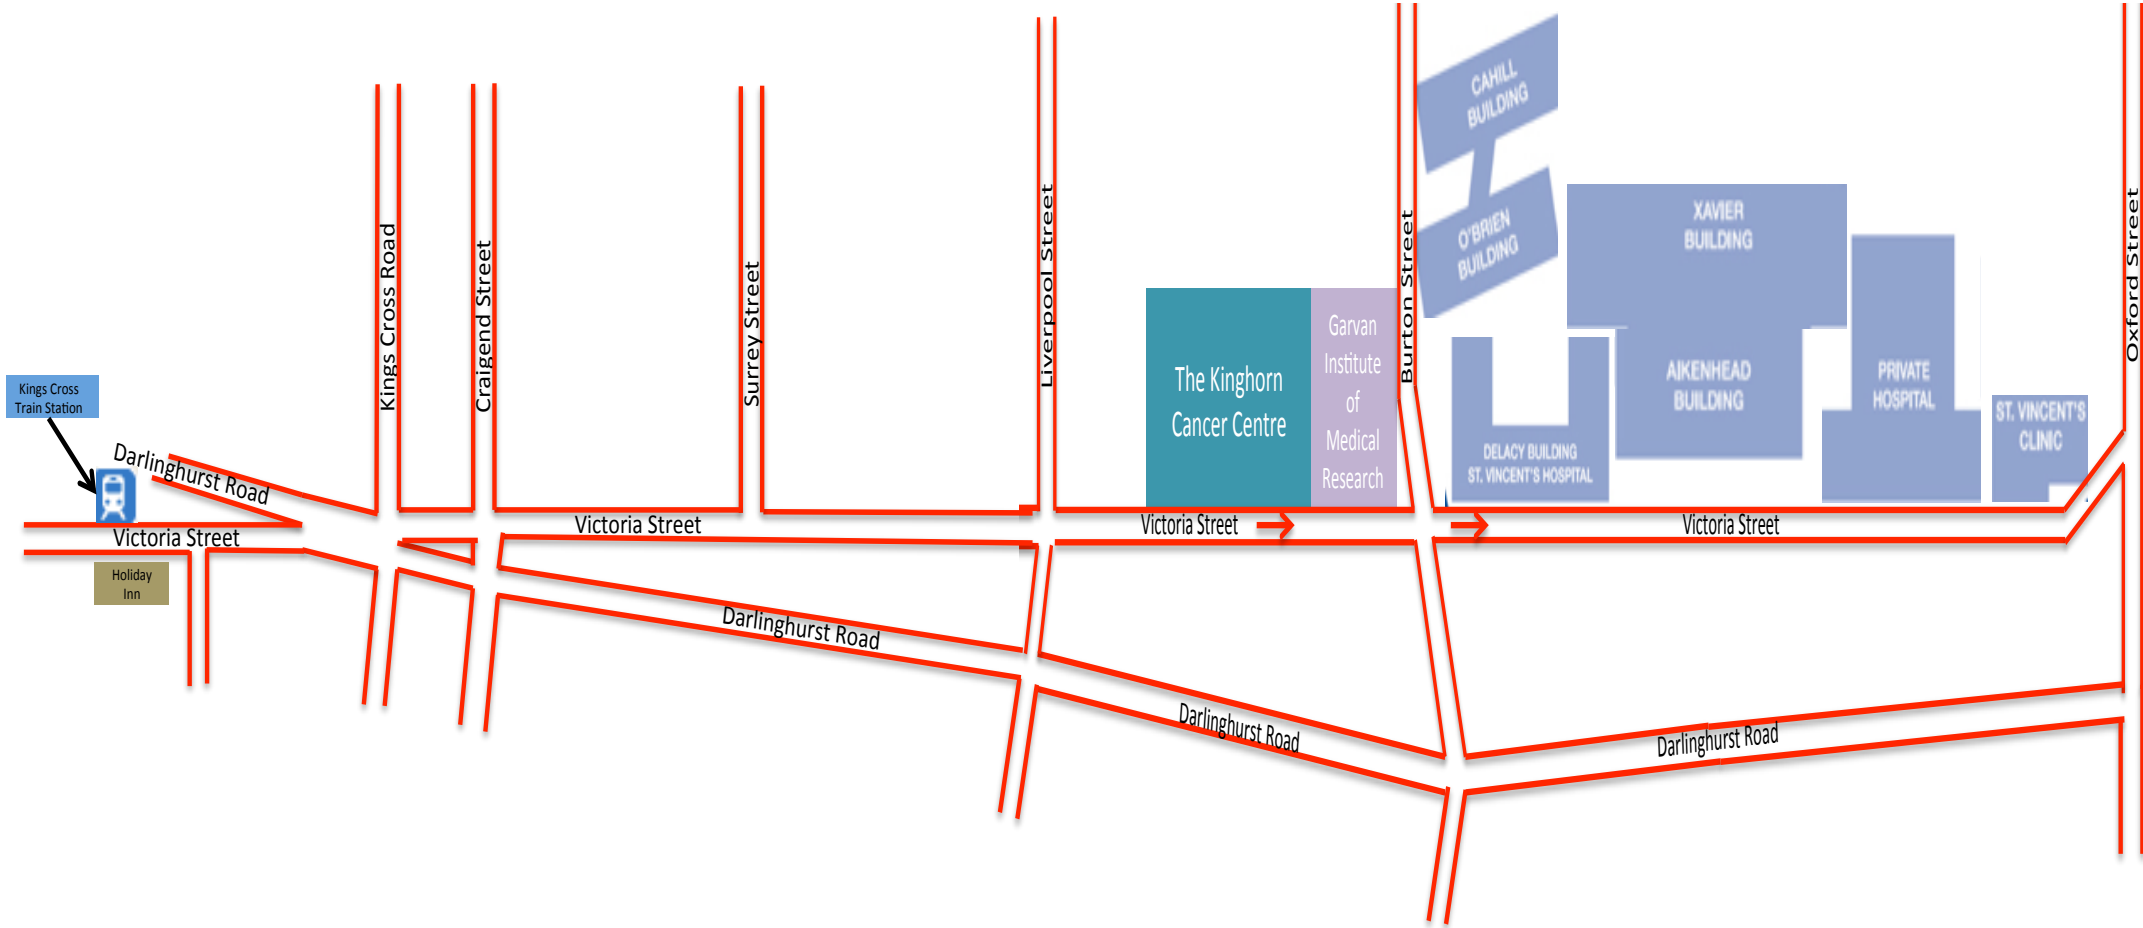

# The Kinghorn Cancer Centre Area map

**Address**  
The Kinghorn Cancer Centre  
370 Victoria Street  
Darlinghurst, NSW 2010